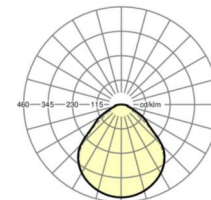

CHARACTERISTICS

Order number	60174034150
EAN number	4020863448562
Commodity code	94051190
Certification mark	IP 40/20, Protection class II, VDU 65° < 3000, F, Indoor, CE
Impact resistance (IK rating)	IK02 (-10°C bis 35°C)
Ambient temperatur	ta -10°C to 35°C
Warranty period	5 years
State funding programs	BEG - Federal funding for efficient buildings (valid only for Germany)

ELECTRICAL ENGINEERING

Controller	Electronic multi-lumen driver, 8-steps (1 pcs.)
System output	40W-27W
Mains voltage	230V/50Hz
Circuit breakers (inrush current)	17 pieces/B10, 27 pieces/B16, 28 pieces/C10, 45 pieces/C16
Energy efficiency class/light source	C

LIGHTING TECHNOLOGY

Placement	LED, Colour rendering/Light colour CRI ≥ 80 / 4000K
Colour tolerance (MacAdam)	3SDCM
Nominal luminous flux/switching steps (EDM)	4800lm/40W, 4600lm/38W, 4400lm/36W, 4200lm/35W, 4000lm/33W, 3900lm/31W, 3600lm/29W, 3400lm/27W (Standard setting 3900lm)
LED service life	50000h L80/B10 (Tq 35°C/do not cover with insulation wool)
Luminaire luminous efficiency	125lm/W-119lm/W
UGR lat./long.	18.8 / 18.8 (31W)

DEEP-LINK

<https://www.regiolux.de/en/article/60174034150>