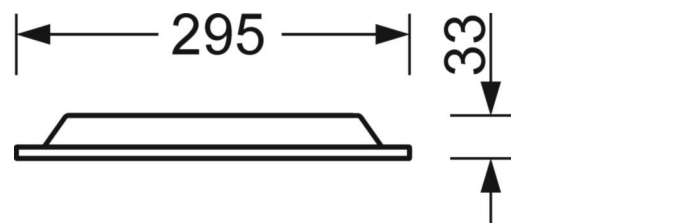

LIGHTING TECHNOLOGY

Placement	LED, Colour rendering/Light colour CRI ≥ 80 / 4000K
Colour tolerance (MacAdam)	3SDCM
Nominal luminous flux/switching steps (EDM)	4800lm/40W, 4600lm/38W, 4400lm/36W, 4200lm/35W, 4000lm/33W, 3900lm/31W, 3600lm/29W, 3400lm/27W (Standard setting 3900lm)
LED service life	50000h L80/B10 (Tq 35°C/do not cover with insulation wool)
Luminaire luminous efficiency	125lm/W-119lm/W
UGR lat./long.	18.8 / 18.8 (31W)

MECHANICS

Housing colour	traffic white RAL 9016
Dimensions (LxWxH/DxH)	1195mm x 295mm x 33mm
Depth	33mm
Ceiling system	ceilings with visible T-rails [s-TS] (300x1200 mm)
Installation depth	145mm [s-TS]; 115mm [s-TS] min
Weight (net)	2.11kg
Type of installation	Recessed mounting, Ceiling-mounted single installation, Pendant individual mounting

Dimensions

L	1195 mm	Length
B	295 mm	Width
H	33 mm	Height
T	33 mm	Depth
Et(min)	115 mm	Ceiling distance minimum - minimum dimension (visible T-rail)
Et(TS)	145 mm	Ceiling distance minimum - recommended (visible T-rail)
MLTS1	1200 mm	Module dimension length (visible T-rail)
MLTS_1/2	1200	Module dimension length (visible T-rail) 1/2
MBTS1	300 mm	Module dimension width (visible T-rail)
MBTS_1/2	300	Module dimension width (visible T-rail) 1/2
KL	144 mm	Length luminaire head or box for ballasts
KB	42 mm	Width luminaire head or box for ballasts
KH	29 mm	Height luminaire head or box for ballasts